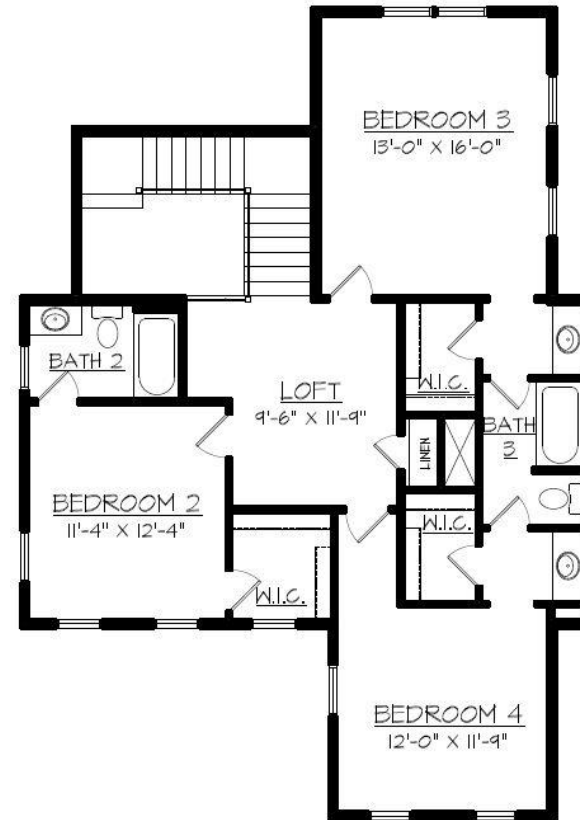

# THE RIVERSIDE AT OLDFIELD

Home Site 418 | 4 Bedrooms | 3.5 Bathrooms | 2,631 Square Feet

MAIN LEVEL

UPPER LEVEL

215 Great Heron Court, Okatie, SC 29909

©Stanley Martin Homes | In our continued effort of design enhancement, actual product may vary in dimension or details from these drawings and are subject to change without notice. Please consult the Neighborhood Sales Manager for detailed specifications. This brochure is for illustrative purposes and not part of our legal contract.