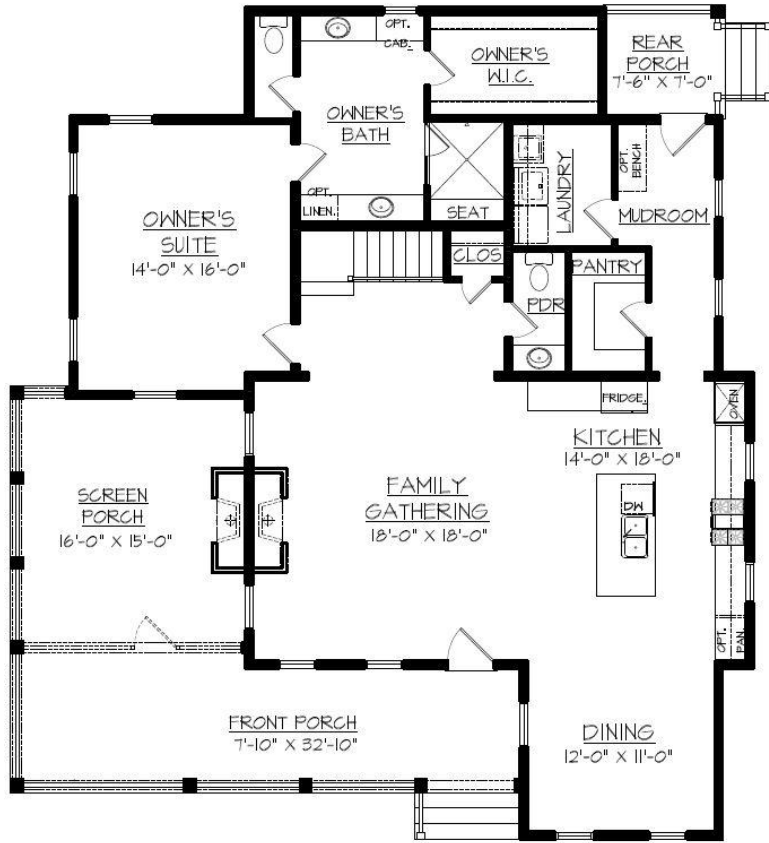

# THE RIVERSIDE AT OLDFIELD

Home Site 418 | 4 Bedrooms | 3.5 Bathrooms | 2,631 Square Feet

MAIN LEVEL

UPPER LEVEL

215 Great Heron Court, Okatie, SC 29909

©Stanley Martin Homes | In our continued effort of design enhancement, actual product may vary in dimension or details from these drawings and are subject to change without notice. Please consult the Neighborhood Sales Manager for detailed specifications. This brochure is for illustrative purposes and not part of our legal contract.