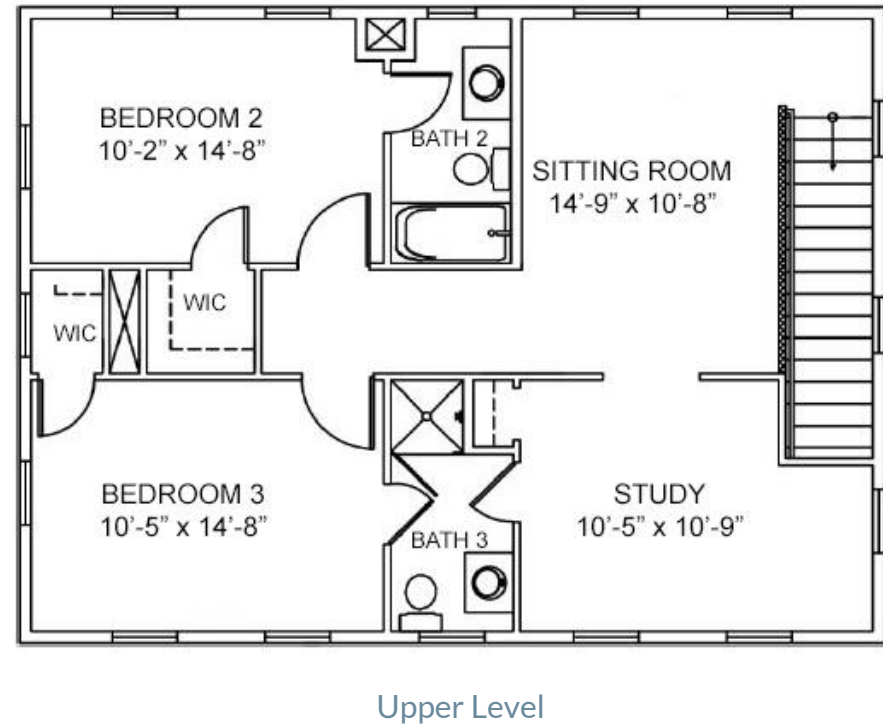

THE HORLBECK AT OLDFIELD

Home Site 404 | 4 Bedrooms | 3 Bathrooms | 2,593 Square Feet

11 Caspian Lane, Bluffton, SC 29909

©Stanley Martin Homes | In our continued effort of design enhancement, actual product may vary in dimension or details from these drawings and are subject to change without notice. Please consult the Neighborhood Sales Manager for detailed specifications. This brochure is for illustrative purposes and not part of our legal contract.