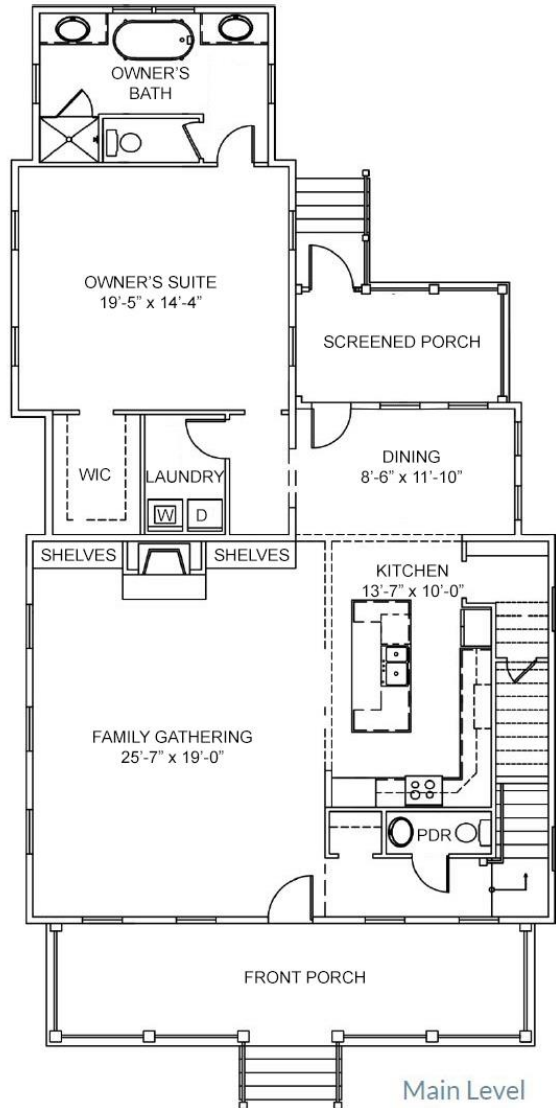

THE HORLBECK AT OLDFIELD

Home Site 404 | 4 Bedrooms | 3 Bathrooms | 2,593 Square Feet

11 Caspian Lane, Bluffton, SC 29909

©Stanley Martin Homes | In our continued effort of design enhancement, actual product may vary in dimension or details from these drawings and are subject to change without notice. Please consult the Neighborhood Sales Manager for detailed specifications. This brochure is for illustrative purposes and not part of our legal contract.