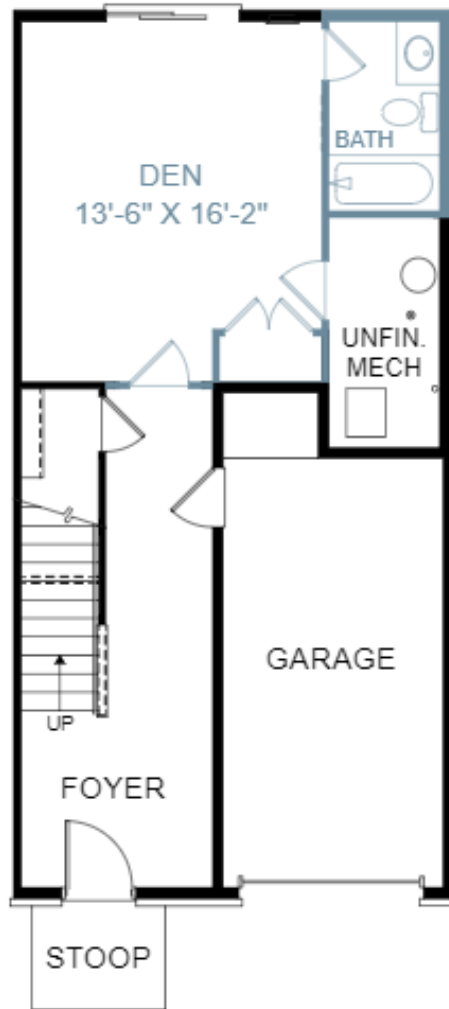

THE HARTLAND AT WILDEWOOD

Home Site 58 | 3 Bedrooms | 3 Full 1 Half Bathrooms | 2,200 Square Feet

Lower Level

Main Level

Upper Level

43646 Winterberry Way, California, MD 20619

©Stanley Martin Homes | In our continued effort of design enhancement, actual product may vary in dimension or details from these drawings and are subject to change without notice. Please consult the Neighborhood Sales Manager for detailed specifications. This brochure is for illustrative purposes and not part of our legal contract.