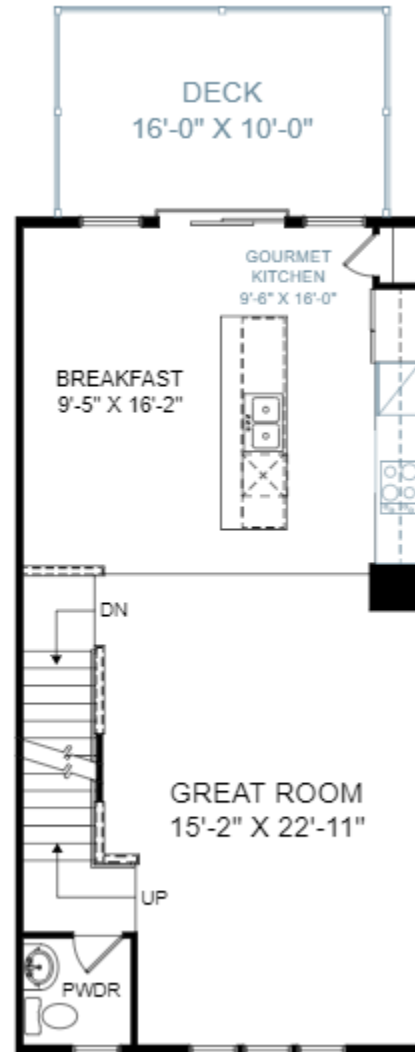

THE HARTLAND AT WILDEWOOD

Home Site 58 | 3 Bedrooms | 3 Full 1 Half Bathrooms | 2,200 Square Feet

Lower Level

Main Level

Upper Level

43646 Winterberry Way, California, MD 20619

©Stanley Martin Homes | In our continued effort of design enhancement, actual product may vary in dimension or details from these drawings and are subject to change without notice. Please consult the Neighborhood Sales Manager for detailed specifications. This brochure is for illustrative purposes and not part of our legal contract.