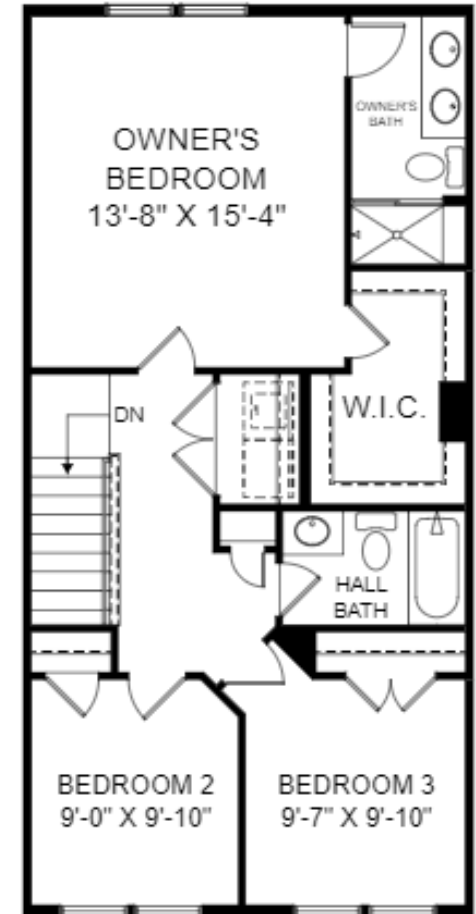

THE HARTLAND AT WILDEWOOD

Home Site 58 | 3 Bedrooms | 3 Full 1 Half Bathrooms | 2,200 Square Feet

Lower Level

Main Level

Upper Level

43646 Winterberry Way, California, MD 20619

©Stanley Martin Homes | In our continued effort of design enhancement, actual product may vary in dimension or details from these drawings and are subject to change without notice. Please consult the Neighborhood Sales Manager for detailed specifications. This brochure is for illustrative purposes and not part of our legal contract.