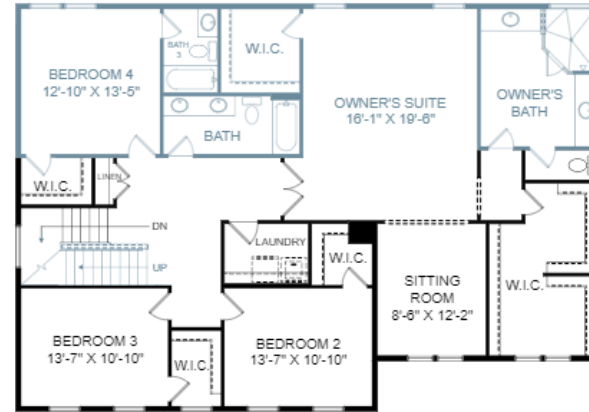

THE KENNINGTON AT WILDEWOOD

Home Site 4101 | 4 Bedrooms | 4.5 Bathrooms | 5,800 Square Feet

Lower Level

Main Level

Upper Level

Loft Level

23380 Lilliflora Drive, California, MD 20619

©Stanley Martin Homes | In our continued effort of design enhancement, actual product may vary in dimension or details from these drawings and are subject to change without notice. Please consult the Neighborhood Sales Manager for detailed specifications. This brochure is for illustrative purposes and not part of our legal contract.