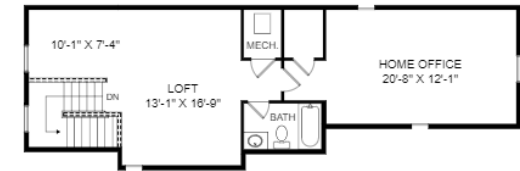

THE KENNINGTON AT WILDEWOOD

Home Site 4101 | 4 Bedrooms | 4.5 Bathrooms | 5,800 Square Feet

Lower Level

Main Level

Upper Level

Loft Level

23380 Lilliflora Drive, California, MD 20619

©Stanley Martin Homes | In our continued effort of design enhancement, actual product may vary in dimension or details from these drawings and are subject to change without notice. Please consult the Neighborhood Sales Manager for detailed specifications. This brochure is for illustrative purposes and not part of our legal contract.