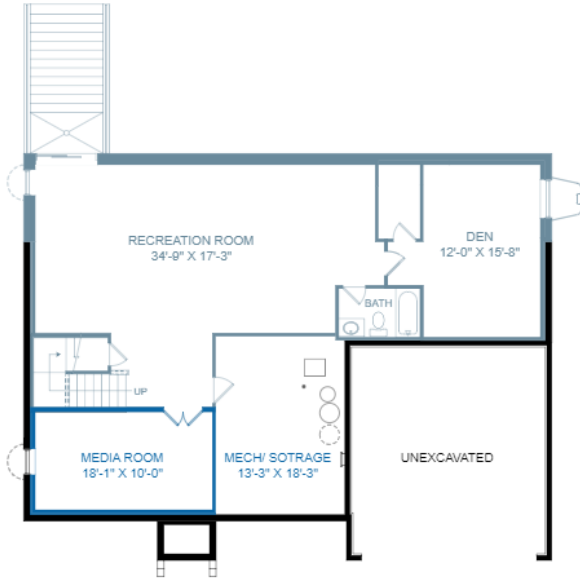

THE KENNINGTON AT WILDEWOOD

Home Site 4101 | 4 Bedrooms | 4.5 Bathrooms | 5,800 Square Feet

Lower Level

Main Level

Upper Level

Loft Level

23380 Lilliflora Drive, California, MD 20619

©Stanley Martin Homes | In our continued effort of design enhancement, actual product may vary in dimension or details from these drawings and are subject to change without notice. Please consult the Neighborhood Sales Manager for detailed specifications. This brochure is for illustrative purposes and not part of our legal contract.