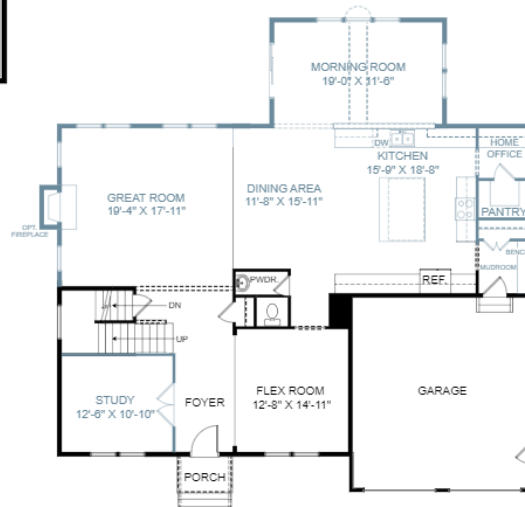

THE KENNINGTON AT WILDEWOOD

Home Site 4101 | 4 Bedrooms | 4.5 Bathrooms | 5,800 Square Feet

Lower Level

Main Level

Upper Level

Loft Level

23380 Lilliflora Drive, California, MD 20619

©Stanley Martin Homes | In our continued effort of design enhancement, actual product may vary in dimension or details from these drawings and are subject to change without notice. Please consult the Neighborhood Sales Manager for detailed specifications. This brochure is for illustrative purposes and not part of our legal contract.