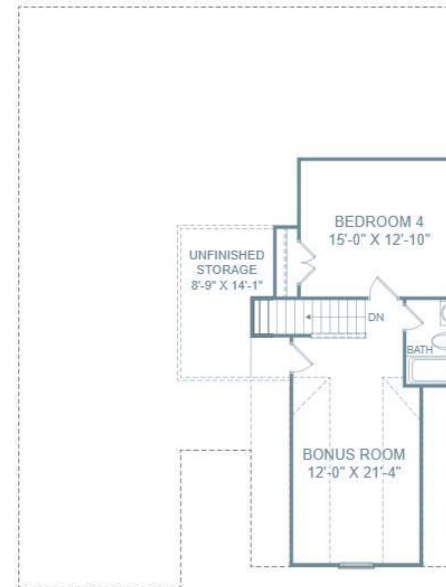

THE STAPLETON AT CLUB RIDGE AT WOODCREEK

Homesite 50 | 3 Bedrooms | 3 Bathrooms | 2,200 Square Feet

Main Level

Upper Level

215 Doe Meadow Lane Elgin, SC 29045

©Stanley Martin Homes | In our continued effort of design enhancement, actual product may vary in dimension or details from these drawings and are subject to change without notice. Please consult the Neighborhood Sales Manager for detailed specifications. This brochure is for illustrative purposes and not part of our legal contract.