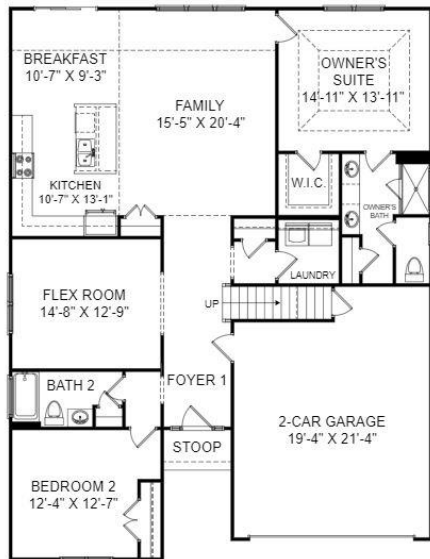

THE STAPLETON AT CLUB RIDGE AT WOODCREEK

Homesite 50 | 3 Bedrooms | 3 Bathrooms | 2,200 Square Feet

Main Level

Upper Level

215 Doe Meadow Lane Elgin, SC 29045

©Stanley Martin Homes | In our continued effort of design enhancement, actual product may vary in dimension or details from these drawings and are subject to change without notice. Please consult the Neighborhood Sales Manager for detailed specifications. This brochure is for illustrative purposes and not part of our legal contract.