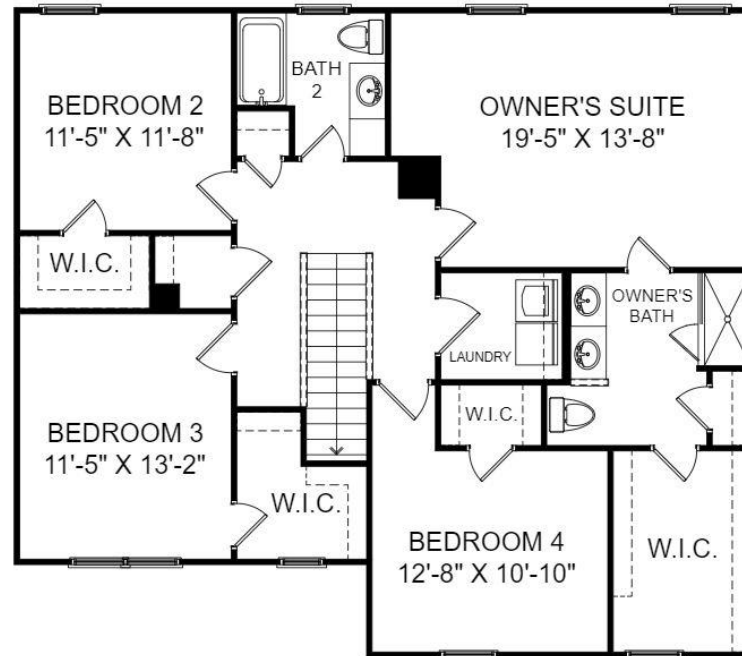

THE FAIRVIEW AT VANCOUVER STATION AT TROLLEY RUN

Homesite 64 | 4 Bedrooms | 2.5 Bathrooms | 2,210 Square Feet

Main Level

Upper Level

414 Anmore Court Aiken, SC 29801

©Stanley Martin Homes | In our continued effort of design enhancement, actual product may vary in dimension or details from these drawings and are subject to change without notice. Please consult the Neighborhood Sales Manager for detailed specifications. This brochure is for illustrative purposes and not part of our legal contract.