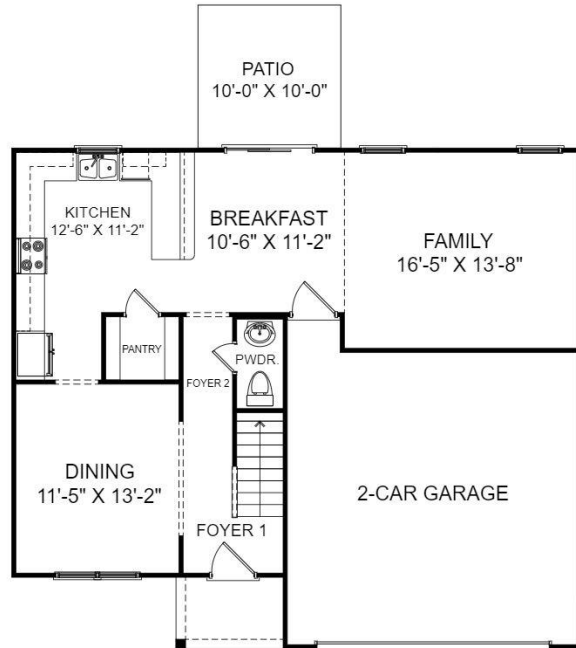

THE FAIRVIEW AT VANCOUVER STATION AT TROLLEY RUN

Homesite 64 | 4 Bedrooms | 2.5 Bathrooms | 2,210 Square Feet

Main Level

Upper Level

414 Anmore Court Aiken, SC 29801

©Stanley Martin Homes | In our continued effort of design enhancement, actual product may vary in dimension or details from these drawings and are subject to change without notice. Please consult the Neighborhood Sales Manager for detailed specifications. This brochure is for illustrative purposes and not part of our legal contract.