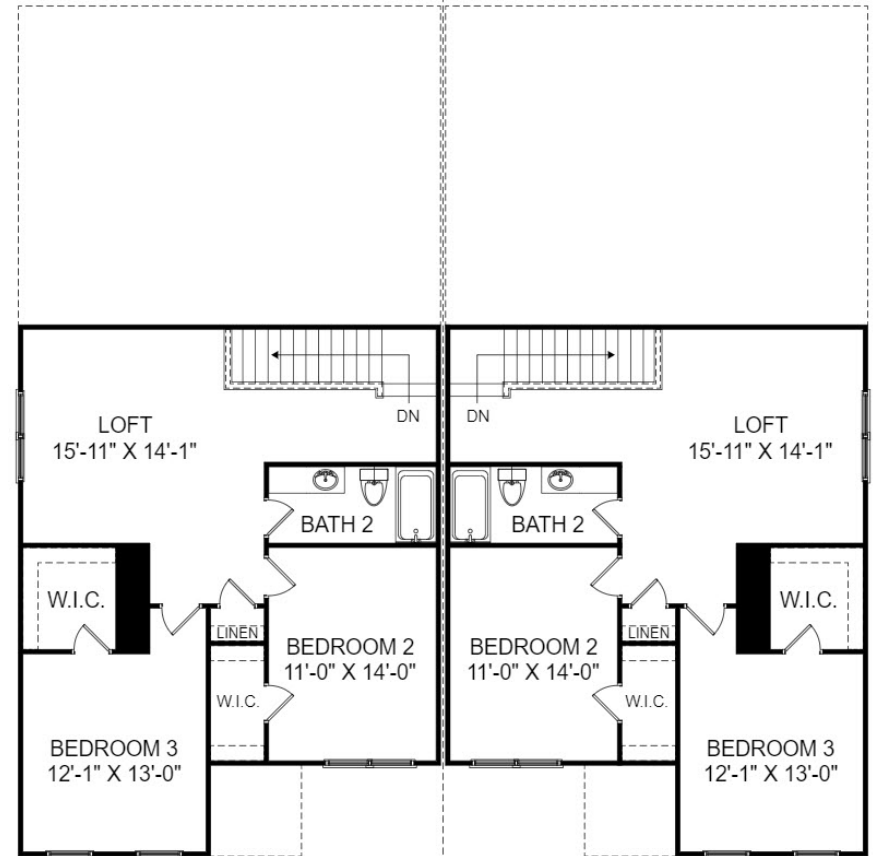

THE KAYE AT NORTHMEDE

Home Site 4 | 3 Bedrooms | 2 Bathrooms | 1,881 Square Feet

Main Level

Upper Level

211 Scenic Road, Anderson, SC 29621

©Stanley Martin Homes | In our continued effort of design enhancement, actual product may vary in dimension or details from these drawings and are subject to change without notice. Please consult the Neighborhood Sales Manager for detailed specifications. This brochure is for illustrative purposes and not part of our legal contract.