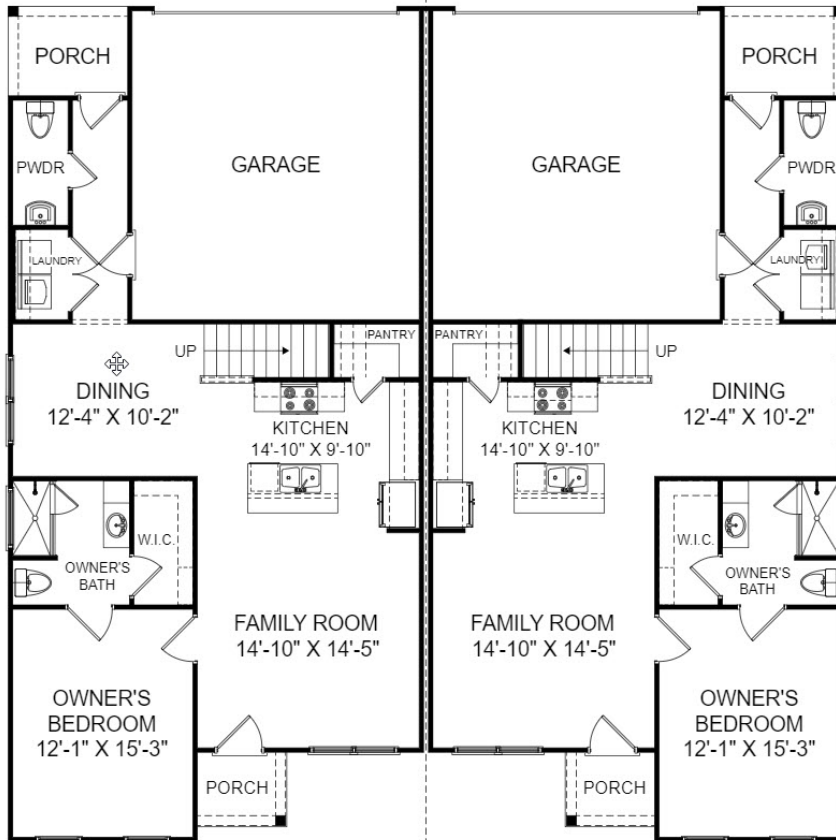

THE KAYE AT NORTHMEDE

Home Site 4 | 3 Bedrooms | 2 Bathrooms | 1,881 Square Feet

Main Level

Upper Level

211 Scenic Road, Anderson, SC 29621

©Stanley Martin Homes | In our continued effort of design enhancement, actual product may vary in dimension or details from these drawings and are subject to change without notice. Please consult the Neighborhood Sales Manager for detailed specifications. This brochure is for illustrative purposes and not part of our legal contract.