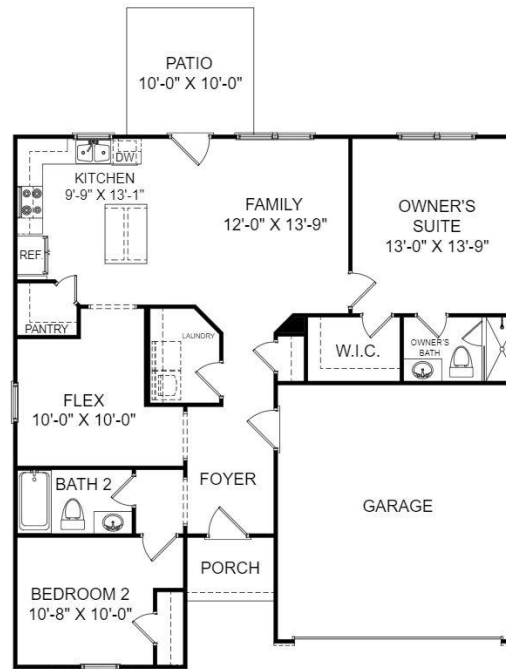

THE ANNAFIELD AT HONEY TREE

Homesite 9 | 3 Bedrooms | 2 Bathrooms | 1,177 Square Feet

Main Level

218 Bent Holly Drive Columbia, SC 29209

©Stanley Martin Homes | In our continued effort of design enhancement, actual product may vary in dimension or details from these drawings and are subject to change without notice. Please consult the Neighborhood Sales Manager for detailed specifications. This brochure is for illustrative purposes and not part of our legal contract.