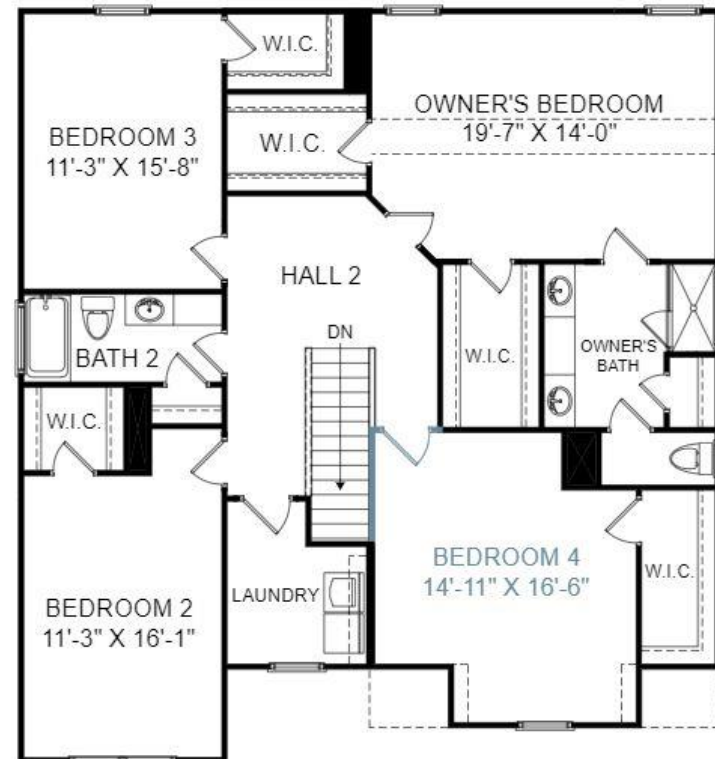

THE BRANTLEY AT HITCHCOCK CROSSING

5 Bedrooms | 3 Bathrooms | 2,810 Square Feet

Main Level

Upper Level

6058 High Top Lane, Aiken, SC 29801

©Stanley Martin Homes | In our continued effort of design enhancement, actual product may vary in dimension or details from these drawings and are subject to change without notice. Please consult the Neighborhood Sales Manager for detailed specifications. This brochure is for illustrative purposes and not part of our legal contract.