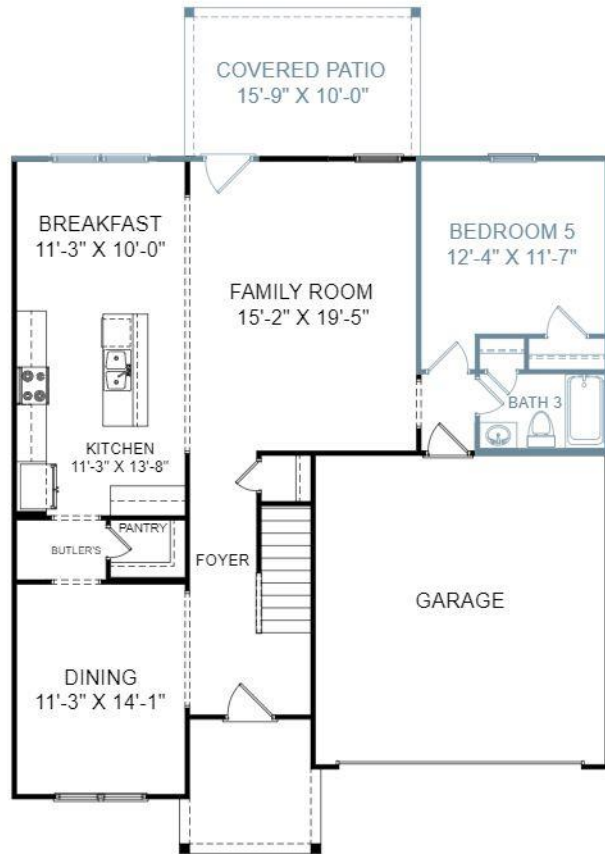

THE BRANTLEY AT HITCHCOCK CROSSING

5 Bedrooms | 3 Bathrooms | 2,810 Square Feet

Main Level

Upper Level

6058 High Top Lane, Aiken, SC 29801

©Stanley Martin Homes | In our continued effort of design enhancement, actual product may vary in dimension or details from these drawings and are subject to change without notice. Please consult the Neighborhood Sales Manager for detailed specifications. This brochure is for illustrative purposes and not part of our legal contract.