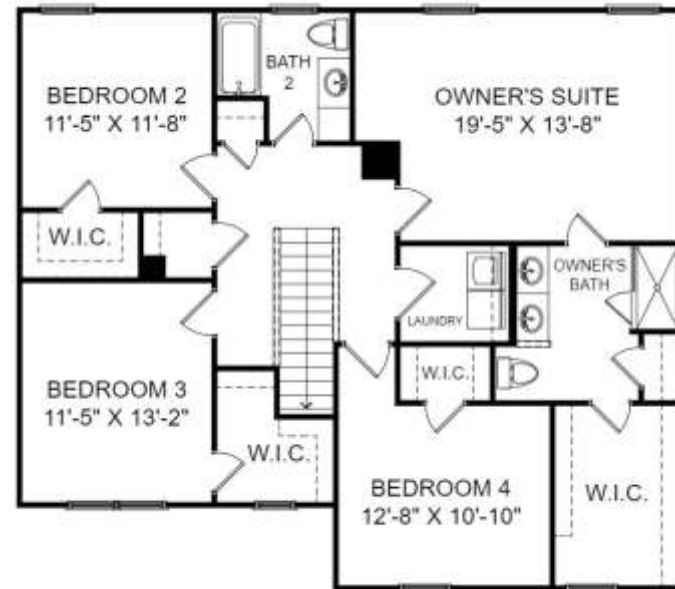

THE FAIRVIEW AT CROSSBRIDGE AT WOODCREEK

Homesite 66 | 4 Bedrooms | 2.5 Bathrooms | 2,150 Square Feet

Main Level

Upper Level

206 Crossbar Lane, Elgin, SC 29045

©Stanley Martin Homes | In our continued effort of design enhancement, actual product may vary in dimension or details from these drawings and are subject to change without notice. Please consult the Neighborhood Sales Manager for detailed specifications. This brochure is for illustrative purposes and not part of our legal contract.