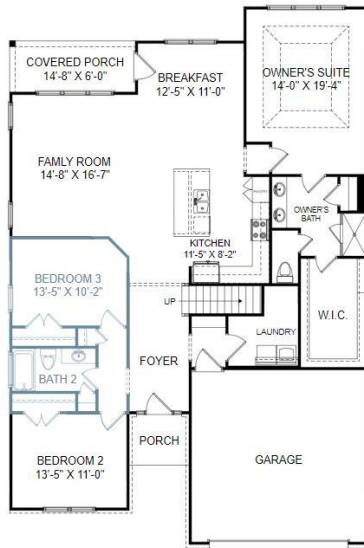

# THE WOODLAWN AT CLUB RIDGE AT WOODCREEK

Homesite 74 | 3 Bedrooms | 2 Bathrooms | 2,113 Square Feet

Main Level

Upper Level

748 Mill Point Way Elgin, SC 29045

©Stanley Martin Homes| In our continued effort of design enhancement, actual product may vary in dimension or details from these drawings and are subject to change without notice. Please consult the Neighborhood Sales Manager for detailed specifications. This brochure is for illustrative purposes and not part of our legal contract.