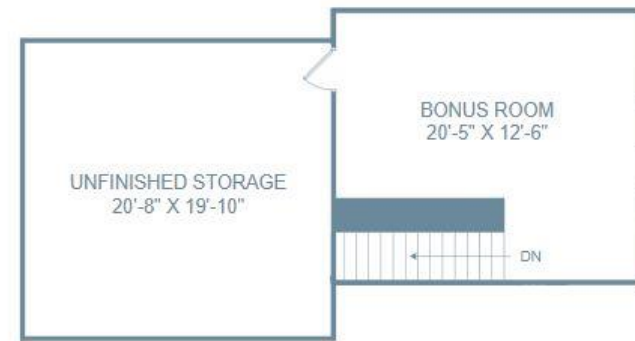

# THE WOODLAWN AT CLUB RIDGE AT WOODCREEK

Homesite 74 | 3 Bedrooms | 2 Bathrooms | 2,113 Square Feet

Main Level

Upper Level

748 Mill Point Way Elgin, SC 29045

©Stanley Martin Homes| In our continued effort of design enhancement, actual product may vary in dimension or details from these drawings and are subject to change without notice. Please consult the Neighborhood Sales Manager for detailed specifications. This brochure is for illustrative purposes and not part of our legal contract.