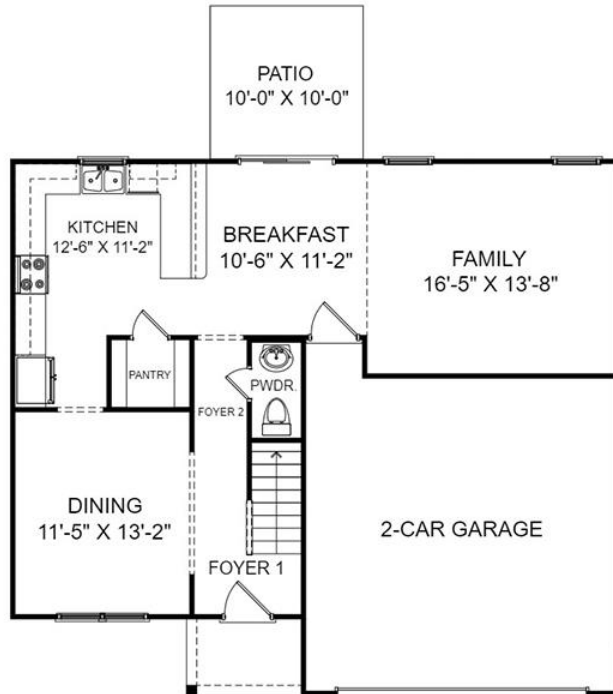

THE FAIRVIEW AT BURNSIDE FARMS

Homesite 167 | 4 Bedrooms | 2.5 Bathrooms | 2,150 Square Feet

Main Level

Upper Level

287 Council Loop Columbia, SC 29209

©Stanley Martin Homes | In our continued effort of design enhancement, actual product may vary in dimension or details from these drawings and are subject to change without notice. Please consult the Neighborhood Sales Manager for detailed specifications. This brochure is for illustrative purposes and not part of our legal contract.