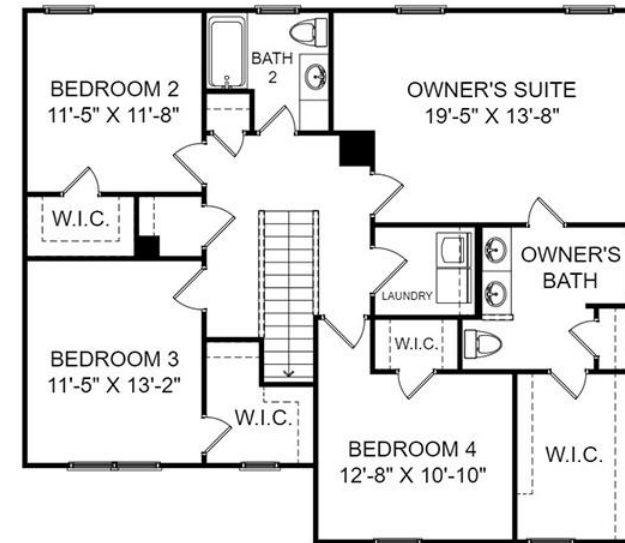

THE FAIRVIEW AT BURNSIDE FARMS

Homesite 167 | 4 Bedrooms | 2.5 Bathrooms | 2,150 Square Feet

Main Level

Upper Level

287 Council Loop Columbia, SC 29209

©Stanley Martin Homes | In our continued effort of design enhancement, actual product may vary in dimension or details from these drawings and are subject to change without notice. Please consult the Neighborhood Sales Manager for detailed specifications. This brochure is for illustrative purposes and not part of our legal contract.