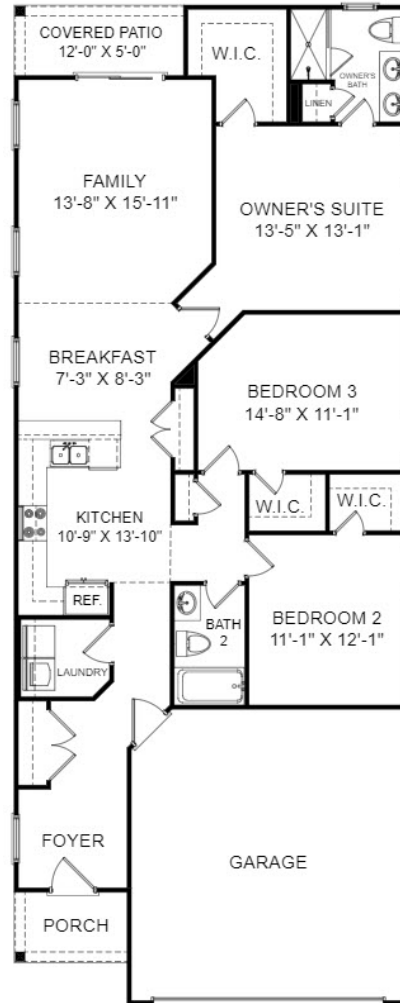

THE WICKFORD AT BEXLEY PARK

Home Site 118 | 3 Bedrooms | 2 Bathrooms | 1,452 Square Feet

Main Level

917 Bryden Lane, Boiling Springs, SC 29316

©Stanley Martin Homes | In our continued effort of design enhancement, actual product may vary in dimension or details from these drawings and are subject to change without notice. Please consult the Neighborhood Sales Manager for detailed specifications. This brochure is for illustrative purposes and not part of our legal contract.