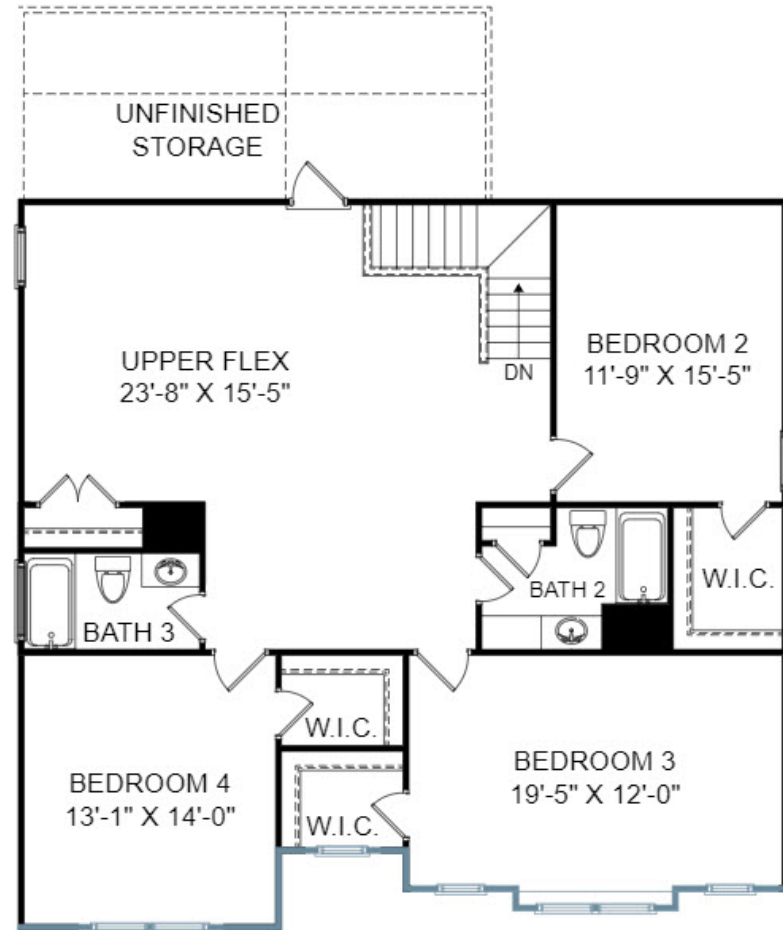

# THE REMBERT AT BEXLEY PARK

4 Bedrooms | 3.5 Bathrooms | 3,175 Square Feet

Main Level

Upper Level

548 Edgevale Drive, Boiling Springs, SC 29316

©Stanley Martin Homes | In our continued effort of design enhancement, actual product may vary in dimension or details from these drawings and are subject to change without notice. Please consult the Neighborhood Sales Manager for detailed specifications. This brochure is for illustrative purposes and not part of our legal contract.