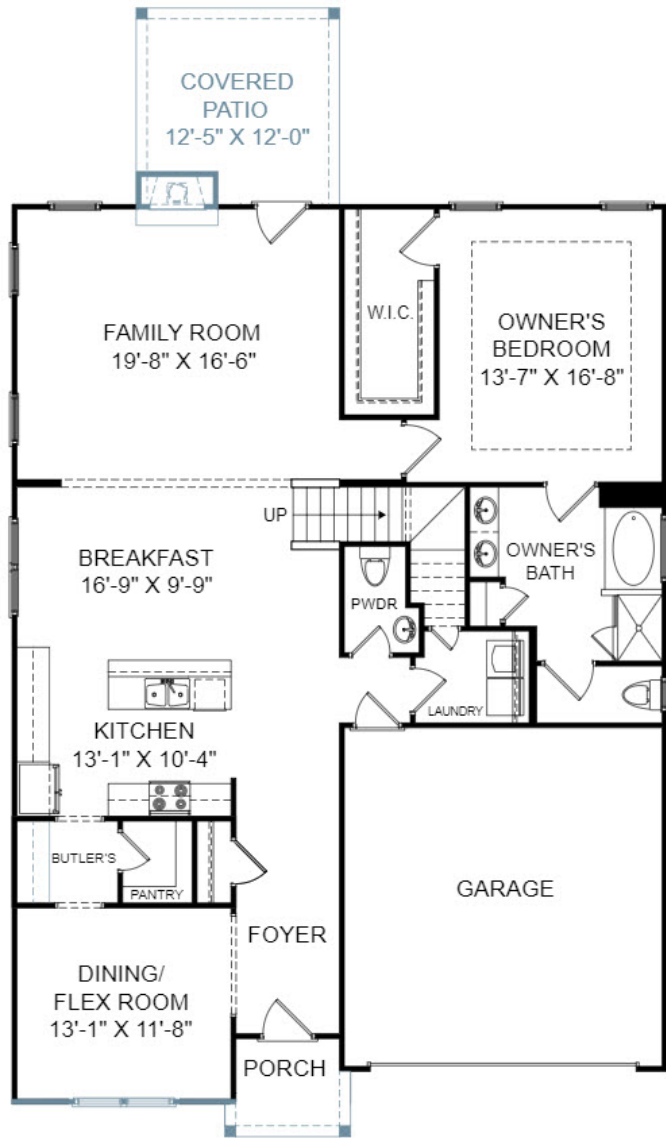

# THE REMBERT AT BEXLEY PARK

4 Bedrooms | 3.5 Bathrooms | 3,175 Square Feet

Main Level

Upper Level

548 Edgevale Drive, Boiling Springs, SC 29316

©Stanley Martin Homes | In our continued effort of design enhancement, actual product may vary in dimension or details from these drawings and are subject to change without notice. Please consult the Neighborhood Sales Manager for detailed specifications. This brochure is for illustrative purposes and not part of our legal contract.