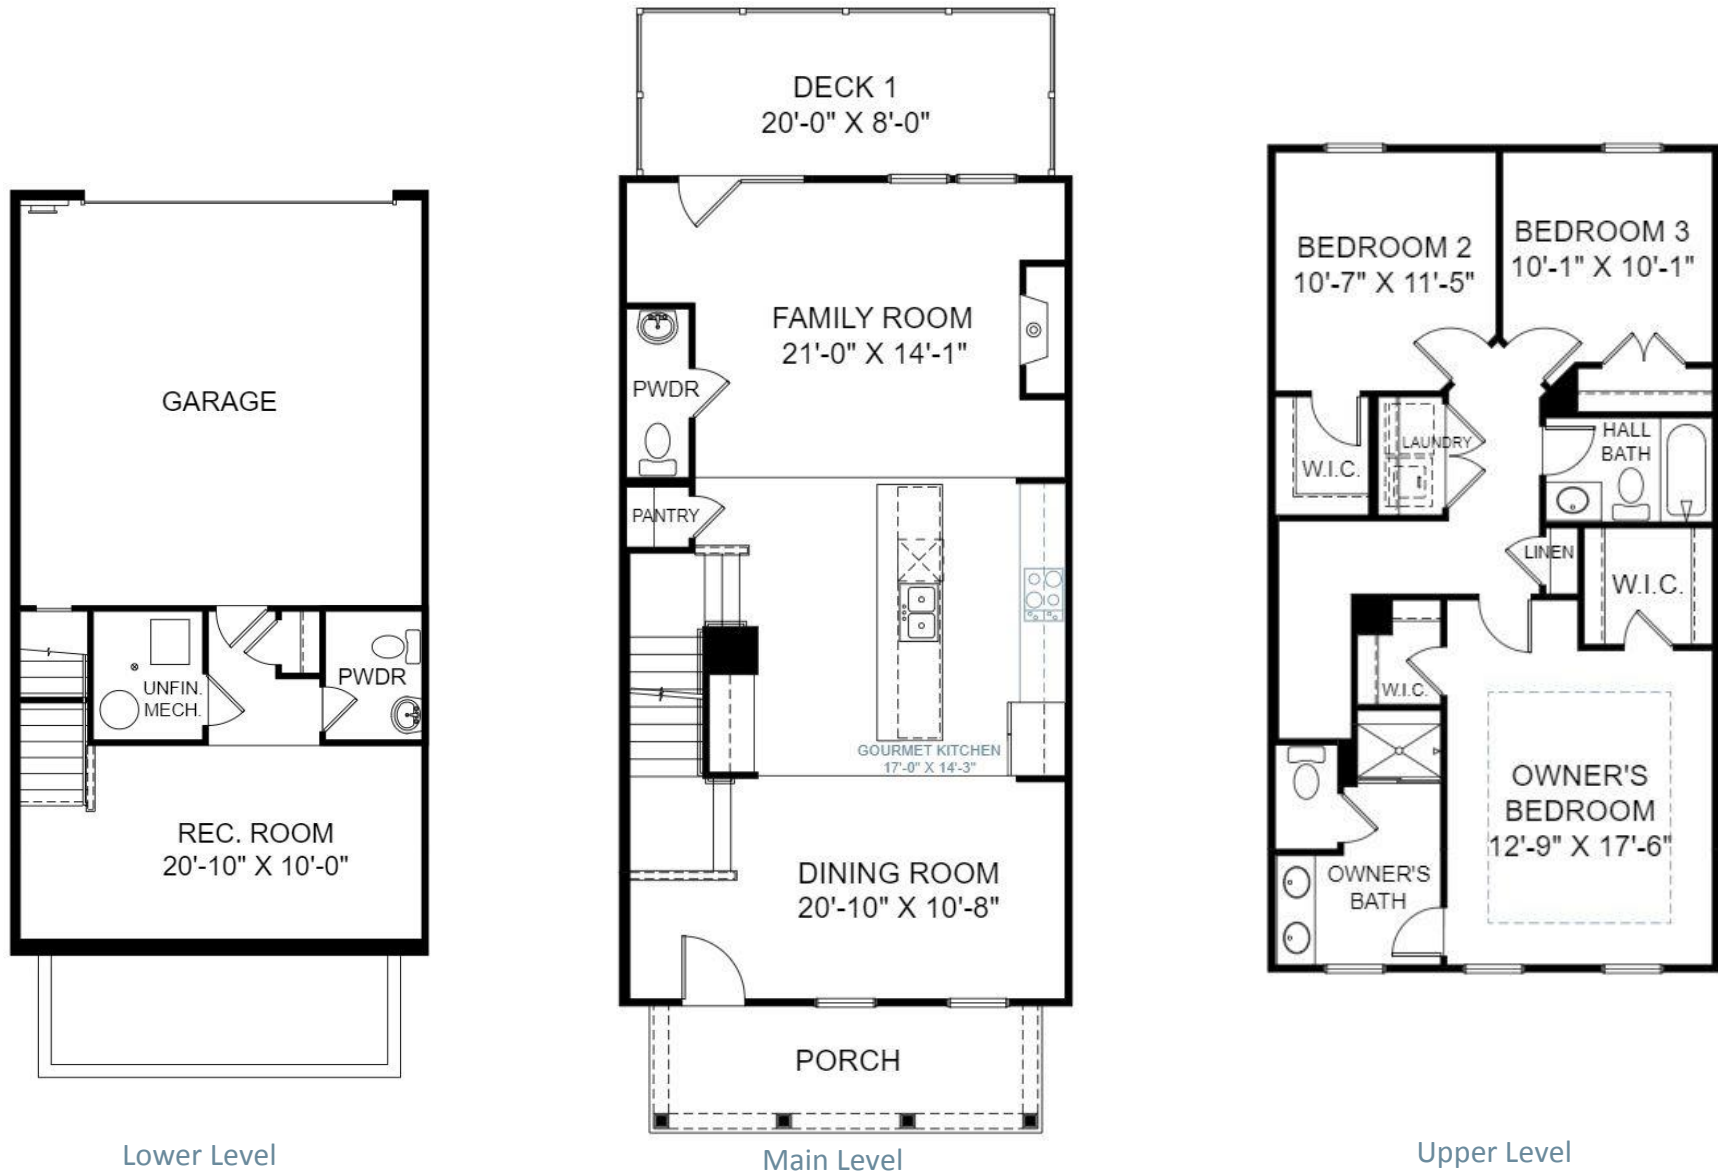

THE DUPREE AT INWOOD

Home Site 8 | 3 Bedrooms | 2 Full 2 Half Bathrooms | 2,143 Square Feet

304 Oak Arms Way, Woodstock, GA 30188

©Stanley Martin Homes | In our continued effort of design enhancement, actual product may vary in dimension or details from these drawings and are subject to change without notice. Please consult the Neighborhood Sales Manager for detailed specifications. This brochure is for illustrative purposes and not part of our legal contract.