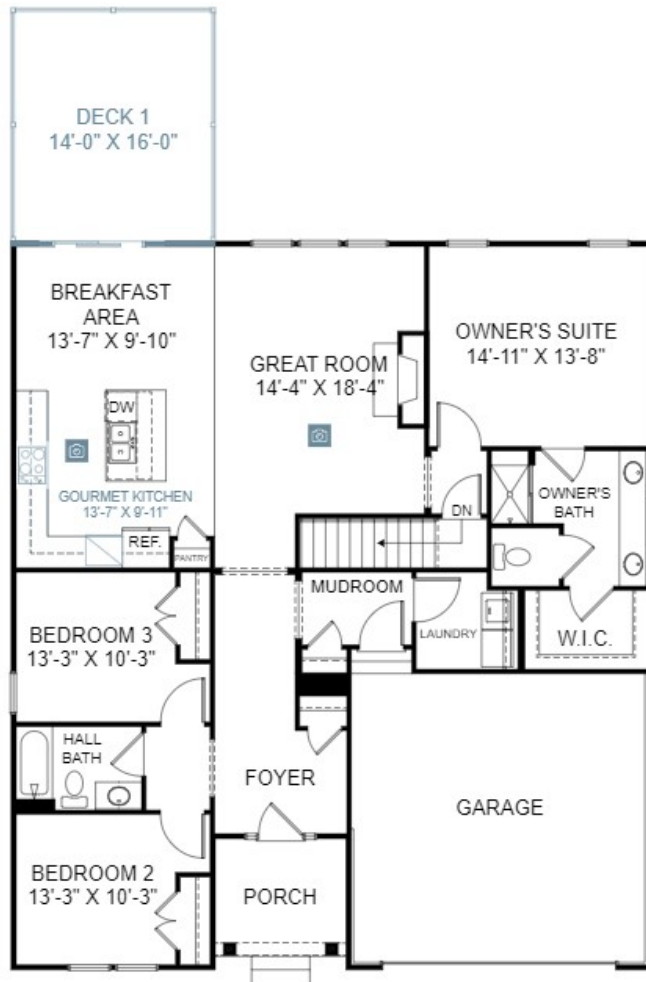

# THE PICKERING AT SPRING CREEK

Home Site 18 | 3 Bedrooms | 3 Bathrooms | 2,591 Square Feet

Main Level

Lower Level

TBD Forest Court, Zion Crossroads, VA, 22942

©Stanley Martin Homes | In our continued effort of design enhancement, actual product may vary in dimension or details from these drawings and are subject to change without notice. Please consult the Neighborhood Sales Manager for detailed specifications. This brochure is for illustrative purposes and not part of our legal contract.