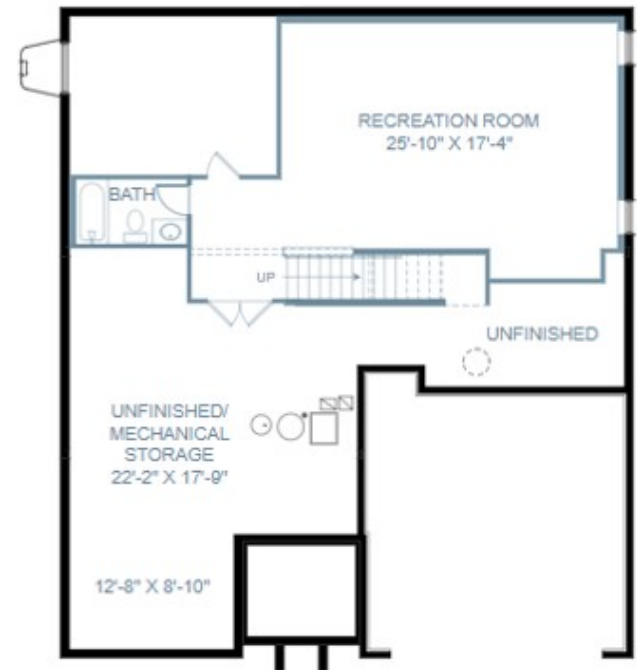

# THE PICKERING AT SPRING CREEK

Home Site 18 | 3 Bedrooms | 3 Bathrooms | 2,591 Square Feet

Main Level

Lower Level

TBD Forest Court, Zion Crossroads, VA, 22942

©Stanley Martin Homes | In our continued effort of design enhancement, actual product may vary in dimension or details from these drawings and are subject to change without notice. Please consult the Neighborhood Sales Manager for detailed specifications. This brochure is for illustrative purposes and not part of our legal contract.