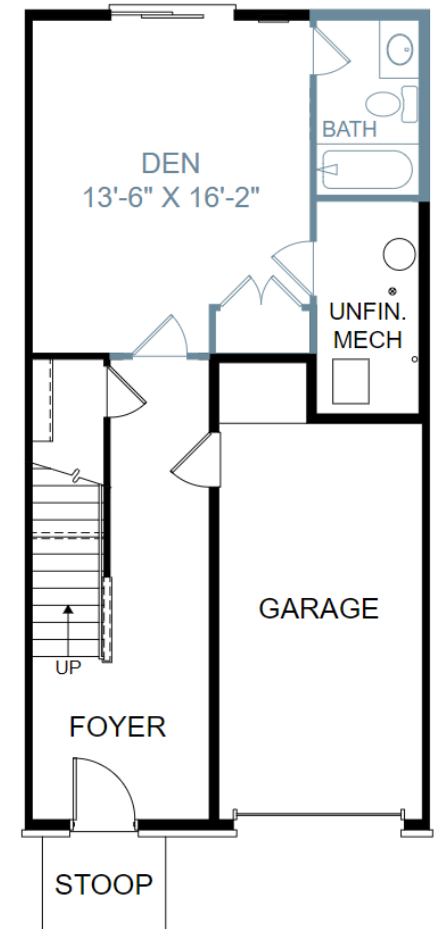

THE HARTLAND AT WILDEWOOD

Home Site 744 | 3 Bedrooms | 3.5 Bathrooms | 2,146 Square Feet

Upper Level

Lower Level

44351 Azalea Way, California, MD 20619

©Stanley Martin Homes, LLC | MHBR #3588 | In our continued effort of design enhancement, actual product may vary in dimension or details from these drawings and are subject to change without notice. Please consult the Neighborhood Sales Manager for detailed specifications. This brochure is for illustrative purposes and not part of our legal contract.