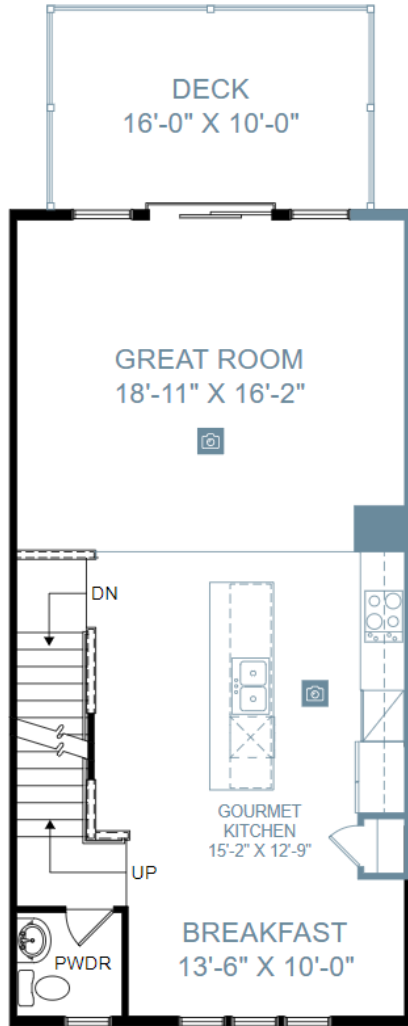

THE HARTLAND AT WILDEWOOD

Home Site 744 | 3 Bedrooms | 3.5 Bathrooms | 2,146 Square Feet

Upper Level

Lower Level

44351 Azalea Way, California, MD 20619

©Stanley Martin Homes, LLC | MHBR #3588 | In our continued effort of design enhancement, actual product may vary in dimension or details from these drawings and are subject to change without notice. Please consult the Neighborhood Sales Manager for detailed specifications. This brochure is for illustrative purposes and not part of our legal contract.