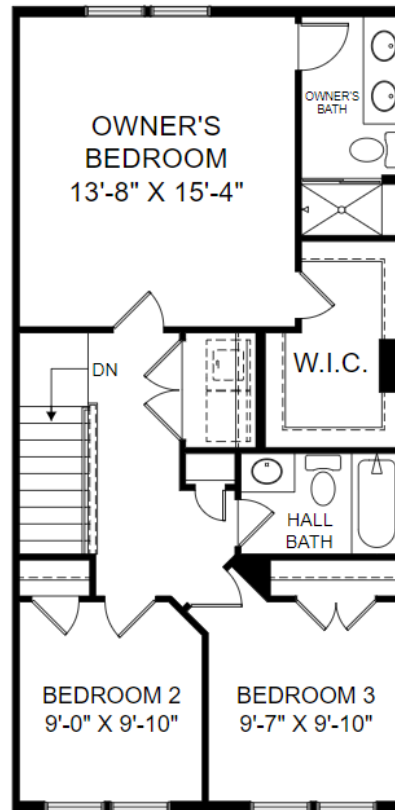

THE HARTLAND AT WILDEWOOD

Home Site 744 | 3 Bedrooms | 3.5 Bathrooms | 2,146 Square Feet

Upper Level

Lower Level

44351 Azalea Way, California, MD 20619

©Stanley Martin Homes, LLC | MHBR #3588 | In our continued effort of design enhancement, actual product may vary in dimension or details from these drawings and are subject to change without notice. Please consult the Neighborhood Sales Manager for detailed specifications. This brochure is for illustrative purposes and not part of our legal contract.