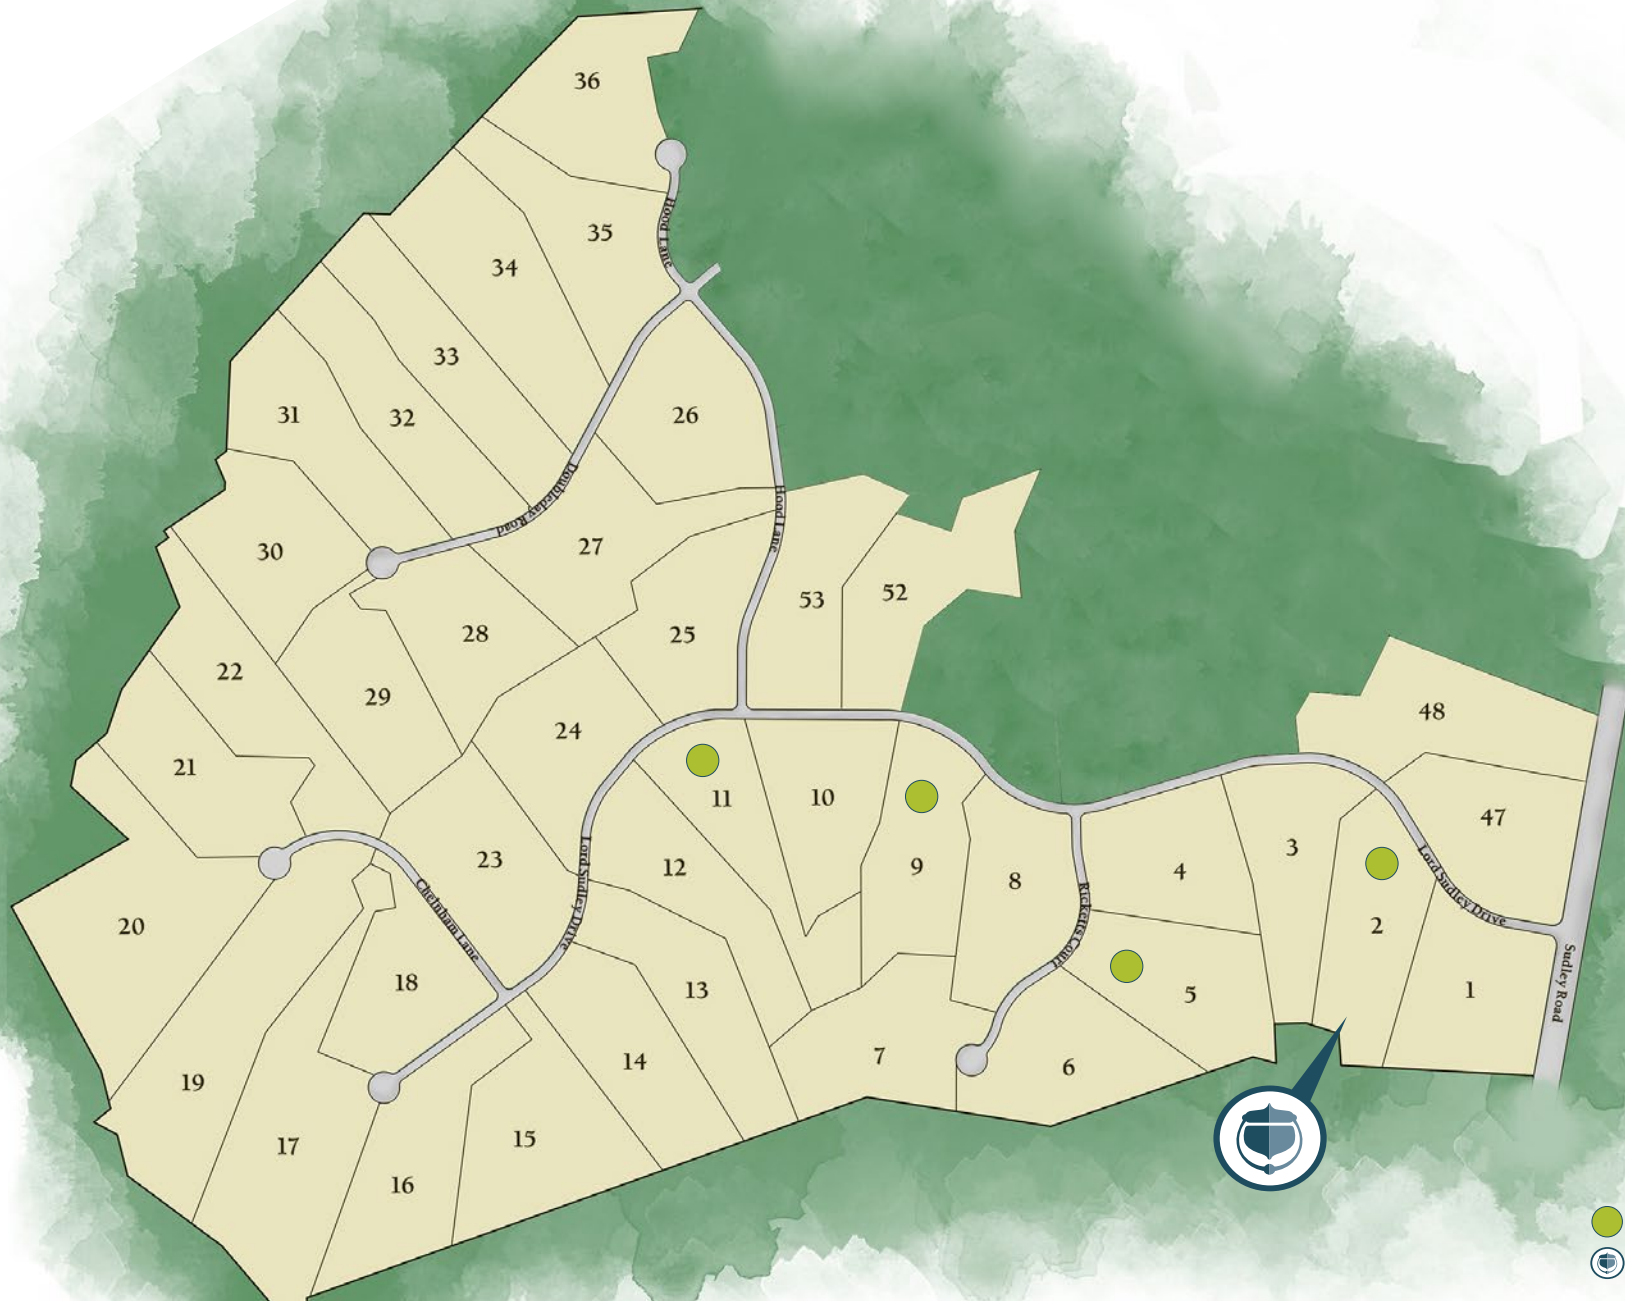

SUDLEY FARM

-  Available Lots
-  Model Home

This site plan is an artist's rendering. Lot sizes, features and home sites are approximate and subject to change without notice. Please consult the Sales Manager for complete details.
03/2019 | A-3355